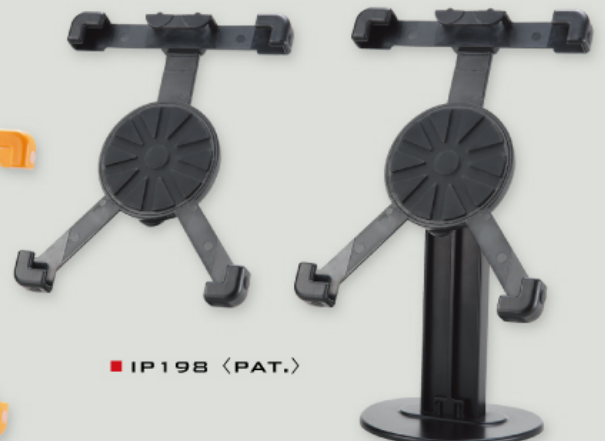

台鹿工業股份有限公司
TAI-LU INDUSTRIAL CO., LTD.

彰化縣505鹿港鎮頂厝里平和路11號
No.11 Ping Ho Road, Ting Tso Li,
Lu Kung, Changhua, Taiwan.
TEL: 886-4-778 7169 . 778 2486
FAX: 886-4-777 8593
E-mail: tailu@ms18.hinet.net
service@mail.tailu.com.tw
http://: www.tailu.com.tw

東莞市鉅基塑膠五金有限公司
**Dongguan City,
Ju Ji Plastic Hardware Co., Ltd.**

東莞市大嶺山顏屋工業區
Yan Wu Industrial District, Da Ling Shan,
Dongguan City, GUANG DONG, CHINA (523838)
TEL: 86-769-83239145 FAX: 86-769-83239146

■ IP198 <PAT.>